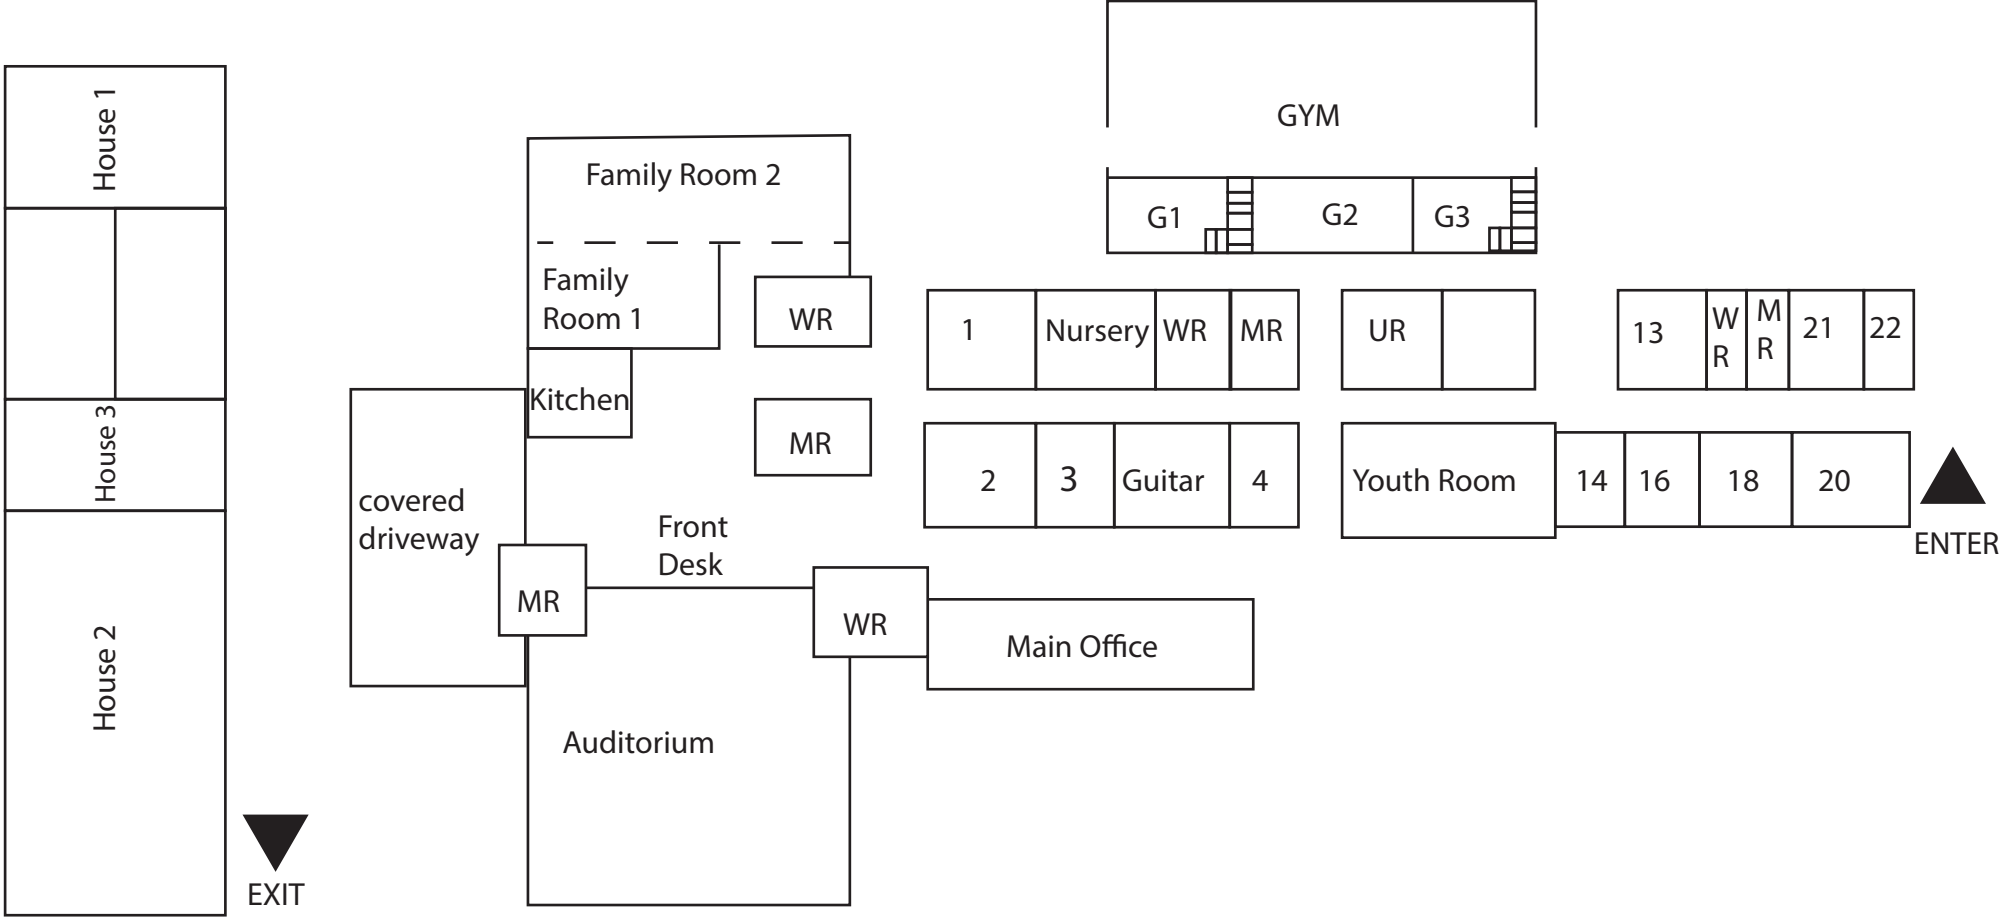

SHEEP Campus Map

GUIDE:

- MR: Mens Restroom
- WR: Women's Restroom
- UR: Upper Room
- - - Moveable wall divider